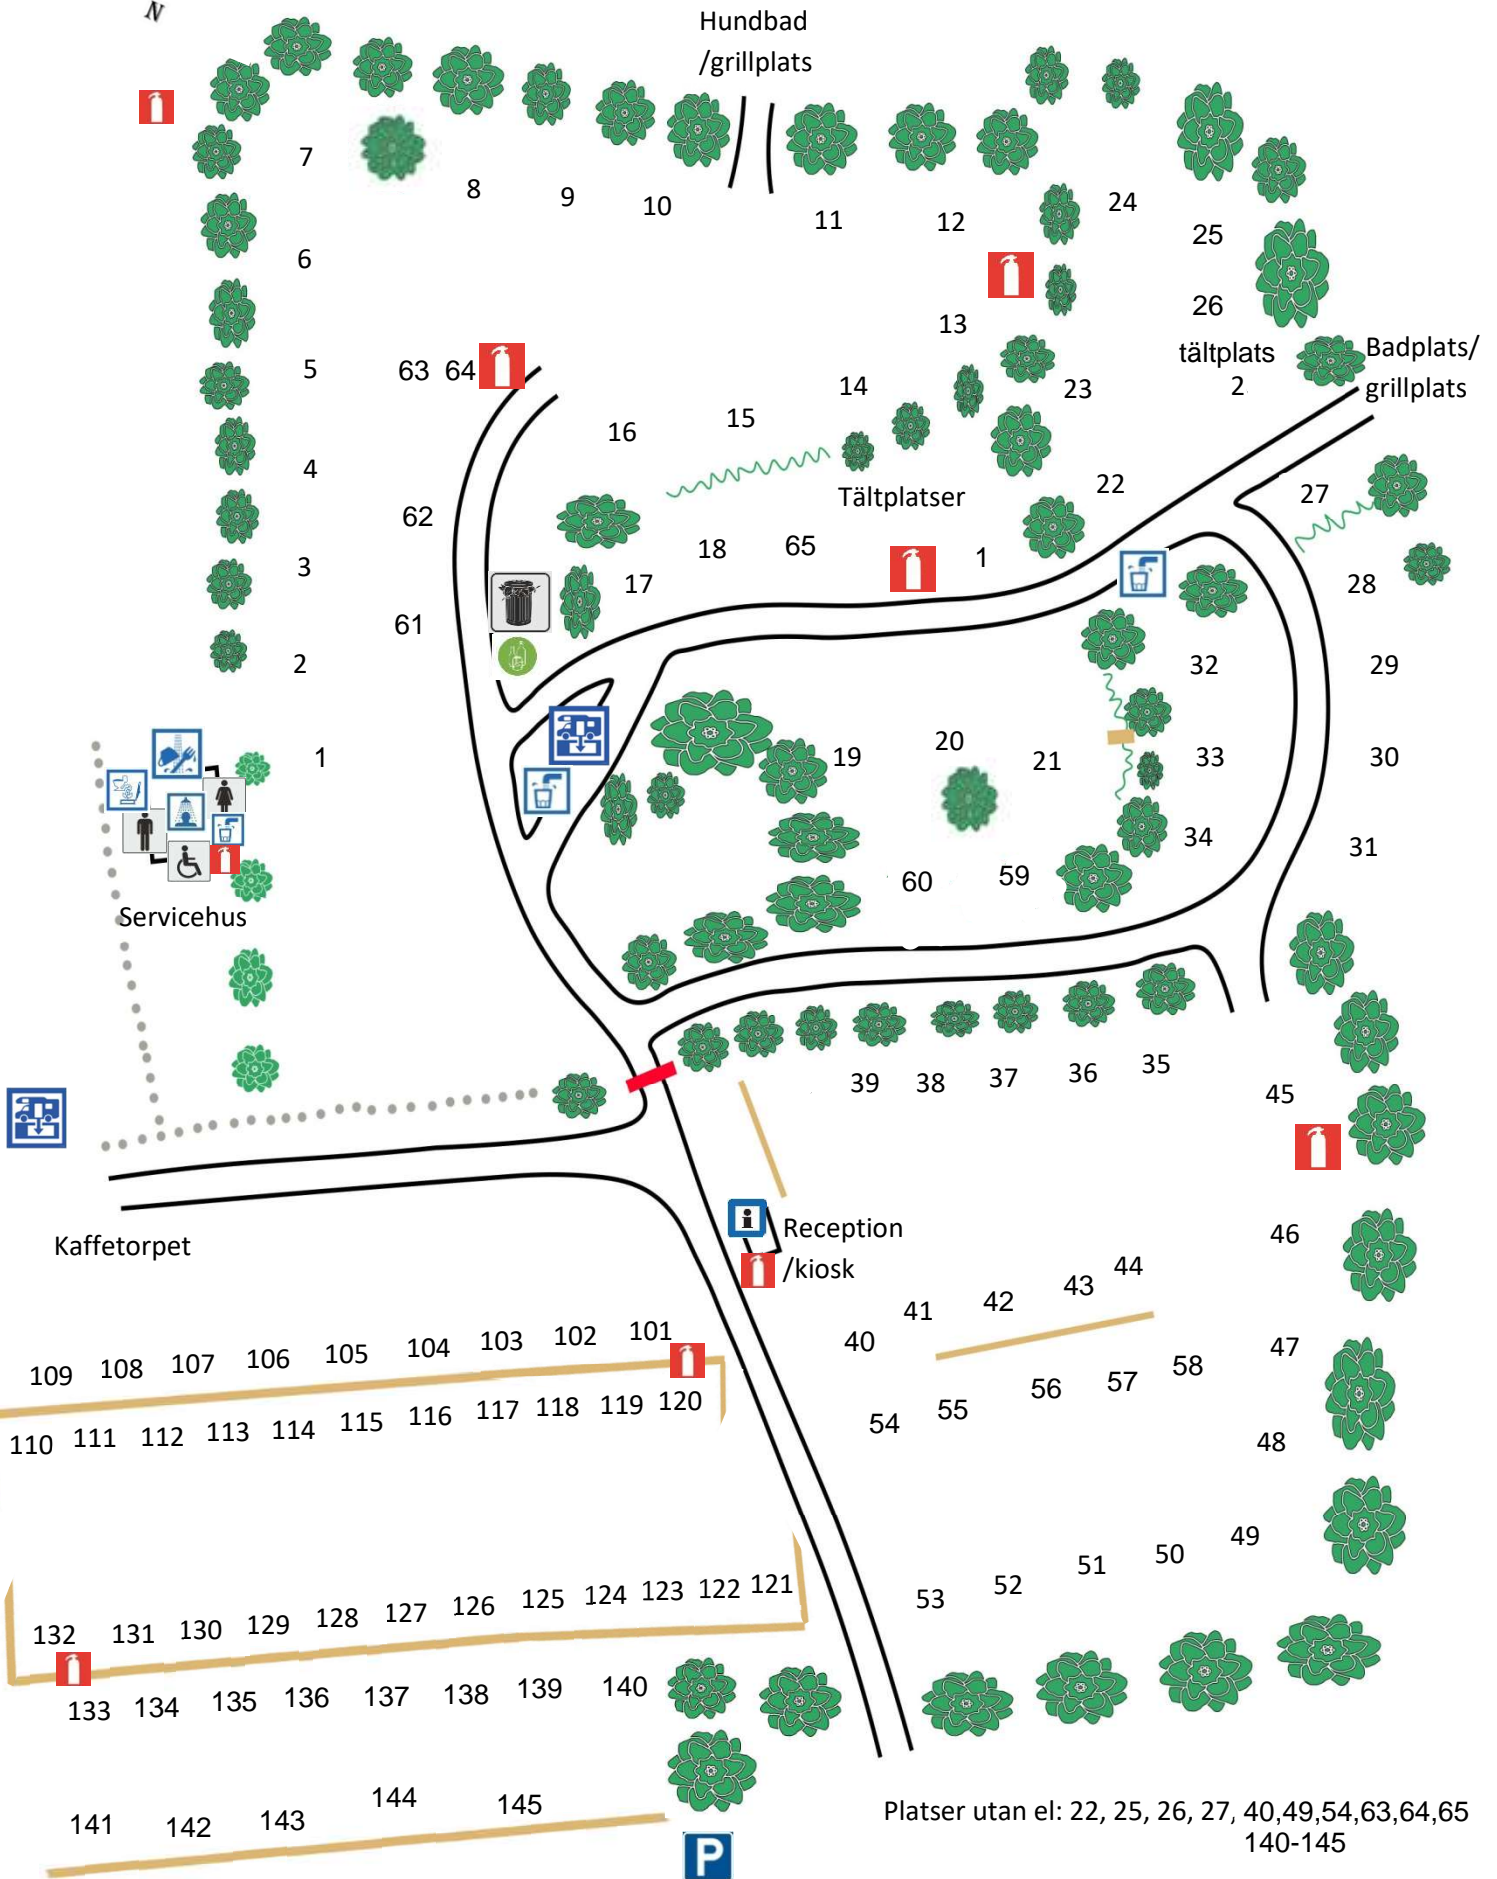

# Kaffetorpets camping

Platser utan el: 22, 25, 26, 27, 40, 49, 54, 63, 64, 65  
140-145